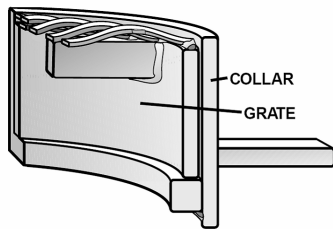

1/4" x 1 1/2" flat steel
on 1/4" centers.

Illustration at left shows a cut-away view of a grate and collar. When used with a collar, the collar is fixed in place and the grate is set down flush inside the collar. Grates can then be easily lifted out or set back in place, if necessary. Heavy-duty braces are added to increase the strength of the grate. An attractive, low profile, and highly-durable product is the result.

**24" CMP/PVC
and Smaller
(12", 15", 18", 24")**

COLLAR

Top View
3/16" x 1" x 3" Flat steel.

Side View
1/4" x 5" Rolled
steel collar ring.

1/2" x 1/2" Inside
collar ring for the
grate to sit on.

GRATE

Top View

Side View
1/4" x 1 1/2" Flat steel
on 1/4" centers.

1/4" x 4" Rolled
steel grate ring.

**24" Corr. Plastic Tubing
and Larger
(24", 30", 36")**

COLLAR

Top View
3/16" x 1" x 3" Flat steel.

Side View
1/4" x 5" Rolled
steel collar ring.

1/2" x 1/2" Inside
collar ring for the
grate to sit on.

GRATE

Top View
1/2" x 1/2" Bar is welded
on the underside of the
grate approximately 3"
in from the grate ring for
additional strength.

Side View
1/4" x 1 1/2" Flat steel
on 1/4" centers.