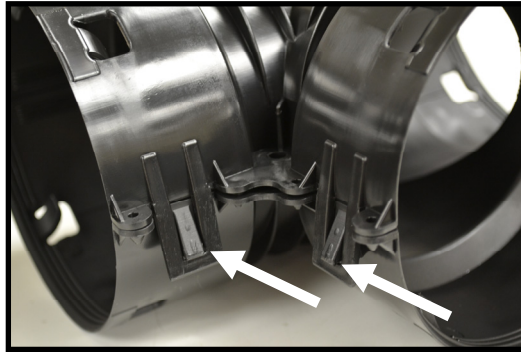

# EZTee Instructions

1.) Prior to folding tee, flex all tabs inward for a secure connection.

2.) Fold tee and ensure all four latches are hooked.

3.) Install "This Side Up" (noted on EZTee).

**Agri Drain**  
CORPORATION